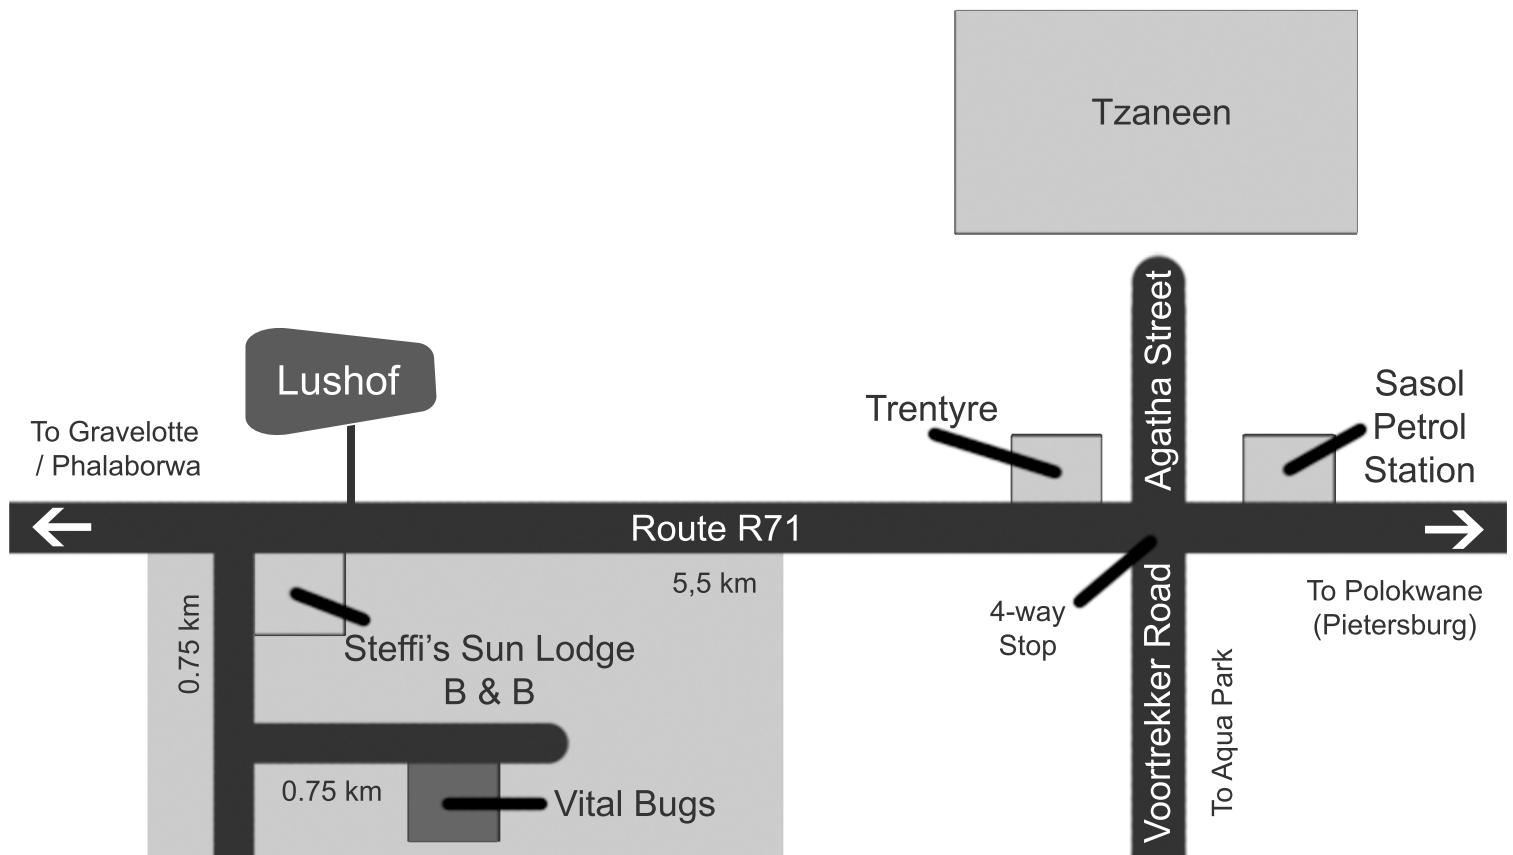

# Our Location

---

---

Tel: +27 15 307 6956

Physical address:  
Lushof Ext. 16, Tzaneen, South Africa